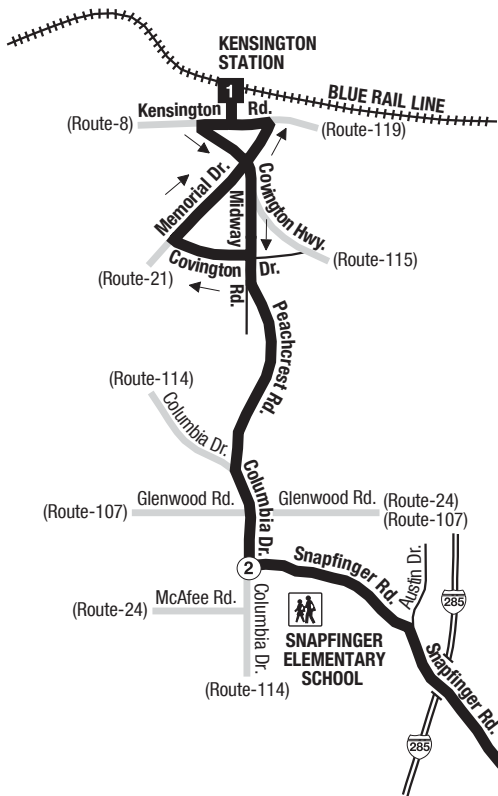

**Routes intersecting at Kensington Station:
Rutas intersectando en la Estación Kensington:**

- 8-North Druid Hills Road
- 21-Memorial Drive
- 86-Fairington Road
- 115-Covington Highway
- 119-Hairston Road/Stone Mountain Village
- 121-Memorial Drive/North Hairston Road
- 125-Clarkston
- 221-Memorial Drive Limited (Weekdays-Peak Only)

INTERSECTING ROUTES
Rutas Intersectando

**Routes intersecting at Xpress Park & Ride (Panola Road):
Rutas intersectando en el Parqueadero Xpress (Panola Road):**

- 86-Fairington Road
- 117-Rockbridge Road/Panola Road
-Xpress

**Routes intersecting at the Mall at Stonecrest:
Rutas intersectando en el Mall at Stonecrest:**

- 86-Fairington Road
- 111-Snapfingers Woods
- 115-Covington Highway
- 116-Redan Road

--- NO SERVICE BEFORE 7:00 AM
No hay servicio antes de las 7:00 AM.