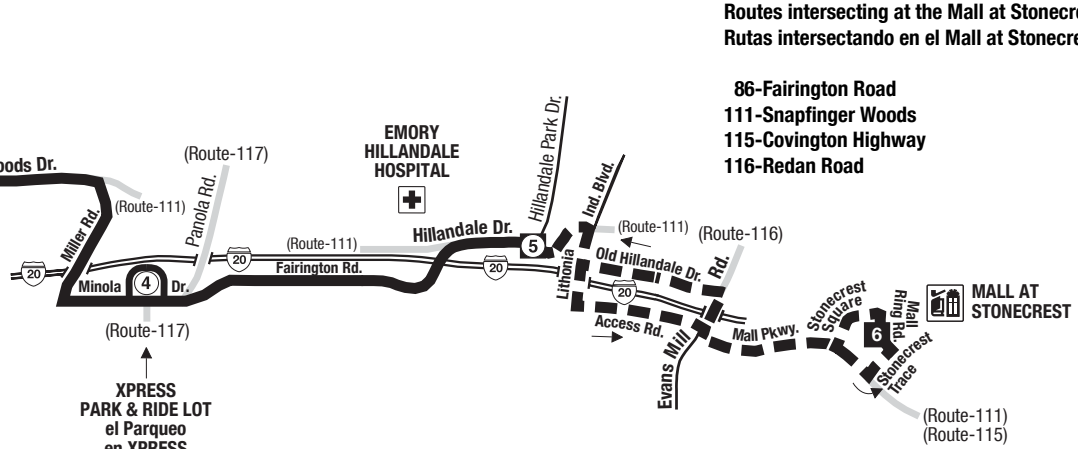

**Routes intersecting at Kensington Station:
Rutas intersectando en la Estación Kensington:**

- 8-North Druid Hills Road
- 21-Memorial Drive
- 86-Fairington Road
- 115-Covington Highway
- 119-Hairston Road/Stone Mountain Village
- 121-Memorial Drive/North Hairston Road
- 125-Clarkston
- 221-Memorial Drive Limited (Weekdays-Peak Only)

INTERSECTING ROUTES
Rutas Intersectando

**Routes intersecting at Xpress Park & Ride (Panola Road):
Rutas intersectando en el Parqueadero Xpress (Panola Road):**

- 86-Fairington Road
- 117-Rockbridge Road/Panola Road
-Xpress

**Routes intersecting at the Mall at Stonecrest:
Rutas intersectando en el Mall at Stonecrest:**

- 86-Fairington Road
- 111-Snapfingers Woods
- 115-Covington Highway
- 116-Redan Road

--- NO SERVICE BEFORE 7:00 AM
No hay servicio antes de las 7:00 AM.